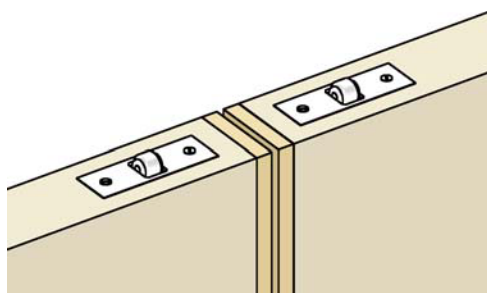

MEETING STILE OPTIONS

Read in conjunction with Section 3 DOOR FUNCTIONS

Timber flush, bull-nosed and rebated clashings up to 60 FRR

Aluminium C & J Stiles up to 240 FRR

Aluminium Bullnosed Stiles up to 120 FRR

■ PUSH/PULL and DOUBLE ACTING

Timber Flush or Bull-nosed

Aluminium Bull-nosed
(Special hardware over 60 FRR)

■ SECURITY*

Aluminium C and J Section

Timber Rebated

■ EXIT*

Aluminium C and J Section**

Timber Rebated**

Notes: Seals not shown for clarity.
Rebate lock kit required for timber rebated stiles.

* Door selector required.

** Vertical Rod to both leaves (or one leaf if lockset fitted to active leaf).