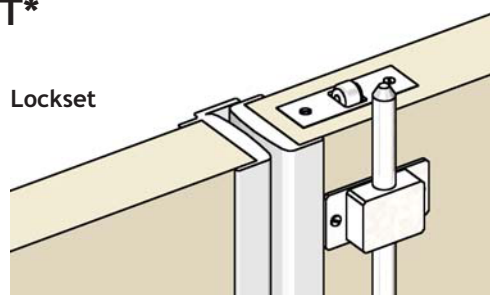

■ PUSH/PULL and DOUBLE ACTING

Timber Flush or Bull-nosed

Aluminium Bull-nosed
(Special hardware over 60 FRR)

■ SECURITY*

Aluminium C and J Section

Timber Rebated

■ EXIT*

Aluminium C and J Section**

Timber Rebated**

Notes: Seals not shown for clarity.
Rebate lock kit required for timber rebated stiles.

* Door selector required.

** Vertical Rod to both leaves (or one leaf if lockset fitted to active leaf).