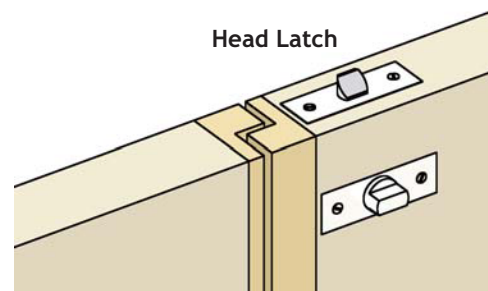

■ PUSH/PULL and DOUBLE ACTING

Timber Flush or Bull-nosed

Aluminium Bull-nosed
(Special hardware over 60 FRR)

■ SECURITY*

Aluminium C and J Section

Timber Rebated

■ EXIT*

Aluminium C and J Section**

Timber Rebated**

Notes: Seals not shown for clarity.
Rebate lock kit required for timber rebated stiles.

* Door selector required.

** Vertical Rod to both leaves (or one leaf if lockset fitted to active leaf).