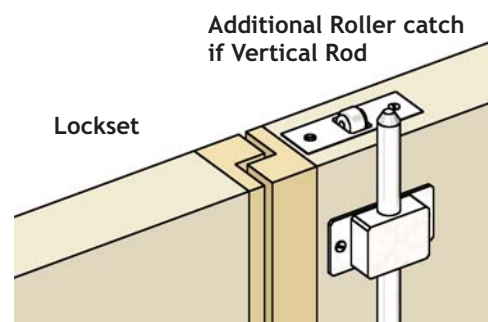

■ PUSH/PULL and DOUBLE ACTING

Timber Flush or Bull-nosed

Aluminium Bull-nosed
(Special hardware over 60 FRR)

■ SECURITY*

Aluminium C and J Section

Timber Rebated

■ EXIT*

Aluminium C and J Section**

Timber Rebated**

Notes: Seals not shown for clarity.
Rebate lock kit required for timber rebated stiles.

* Door selector required.

** Vertical Rod to both leaves (or one leaf if lockset fitted to active leaf).