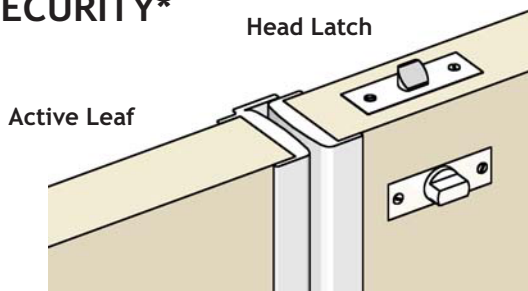

■ PUSH/PULL and DOUBLE ACTING

Timber Flush or Bull-nosed

Aluminium Bull-nosed
(Special hardware over 60 FRR)

■ SECURITY*

Aluminium C and J Section

Timber Rebated

■ EXIT*

Aluminium C and J Section**

Timber Rebated**

Notes: Seals not shown for clarity.
Rebate lock kit required for timber rebated stiles.

* Door selector required.

** Vertical Rod to both leaves (or one leaf if lockset fitted to active leaf).