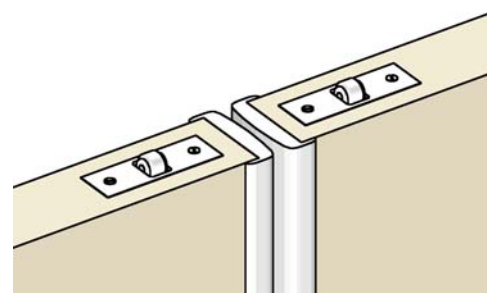

MEETING STILE OPTIONS

Read in conjunction with Section 3 DOOR FUNCTIONS

Timber flush, bull-nosed and rebated clashings up to 60 FRR

Aluminium C & J Stiles up to 240 FRR

Aluminium Bullnosed Stiles up to 120 FRR

■ PUSH/PULL and DOUBLE ACTING

Timber Flush or Bull-nosed

Aluminium Bull-nosed
(Special hardware over 60 FRR)

■ SECURITY*

Aluminium C and J Section

Timber Rebated

■ EXIT*

Aluminium C and J Section**

Timber Rebated**

Notes: Seals not shown for clarity.
Rebate lock kit required for timber rebated stiles.

* Door selector required.

** Vertical Rod to both leaves (or one leaf if lockset fitted to active leaf).