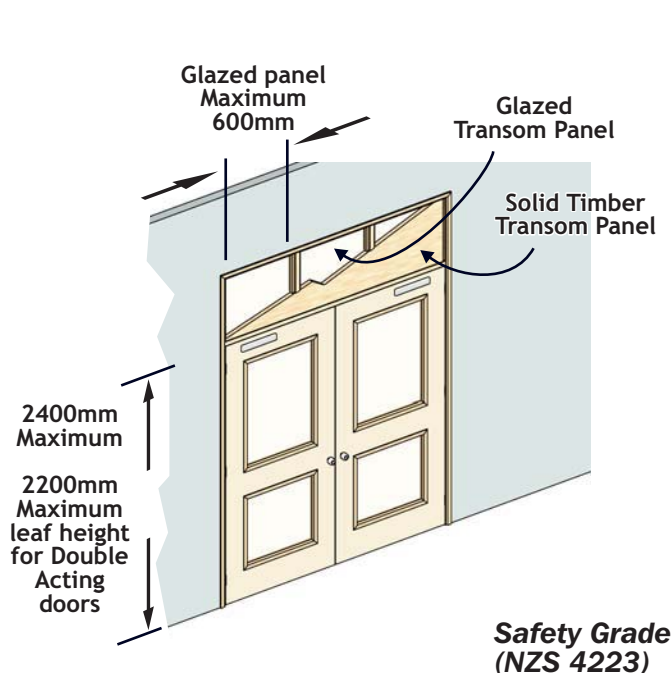

INTERIOR OVERLIGHTS and TRANSOMS

FRR up to NZFD30 Hinged and Double Acting

GLAZED TRANSOM PANELS

Any of the following may be specified

6mm Georgian Wired Glass	B
6mm Robax Glass (Tinted)**	---
6mm Firelite (Tinted)**	---
6mm Pyran (Clear)	A
Insulated* (Clear)	A

*Special fixing and bead details.

** Upgrade to Grade A with
3M Scotchshield Ultra 400.
(Ph 0800-200798)

SOLID TRANSOM PANELS

45mm thick panels.

Any timber veneer may be specified.

Maximum height of solid panel is 1000mm