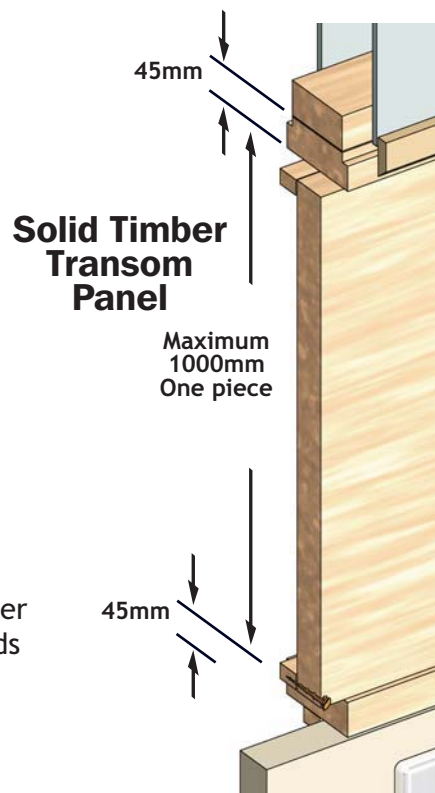

Also available from

Metalbilt, Auckland
Ph: 09-828 1167, Fx: 09-828 6358
Metalbilt, Wellington
Ph: 04-568 2933, Fx: 04-568 7337
Metalbilt, Christchurch
Ph: 03-338 2600, Fx: 03-338 4386

NZ FIRE DOORS

PO Box 12709, Auckland 1642
89 Gavin Street, Ellerslie
Ph: 09-579 8895
Fx: 09-579 2933

Email: sales@nzfiredoors.co.nz
www.nzfiredoors.co.nz

Norfolk Building Products Limited