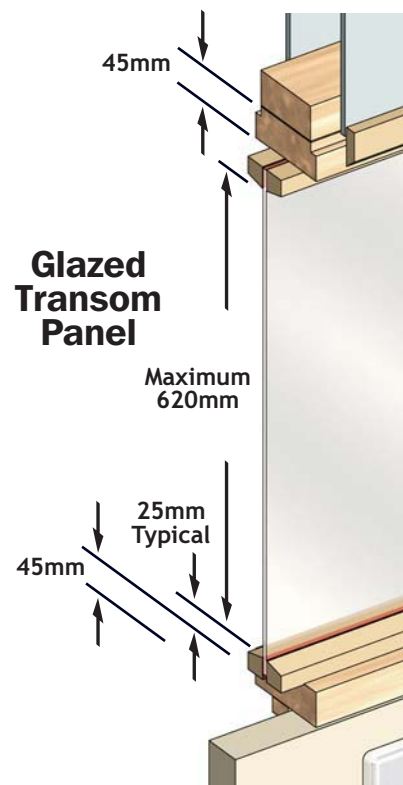

Also available from

Metalbilt, Auckland
Ph: 09-828 1167, Fx: 09-828 6358
Metalbilt, Wellington
Ph: 04-568 2933, Fx: 04-568 7337
Metalbilt, Christchurch
Ph: 03-338 2600, Fx: 03-338 4386

NZ FIRE DOORS

PO Box 12709, Auckland 1642
89 Gavin Street, Ellerslie
Ph: 09-579 8895
Fx: 09-579 2933

Email: sales@nzfiredoors.co.nz
www.nzfiredoors.co.nz

Norfolk Building Products Limited