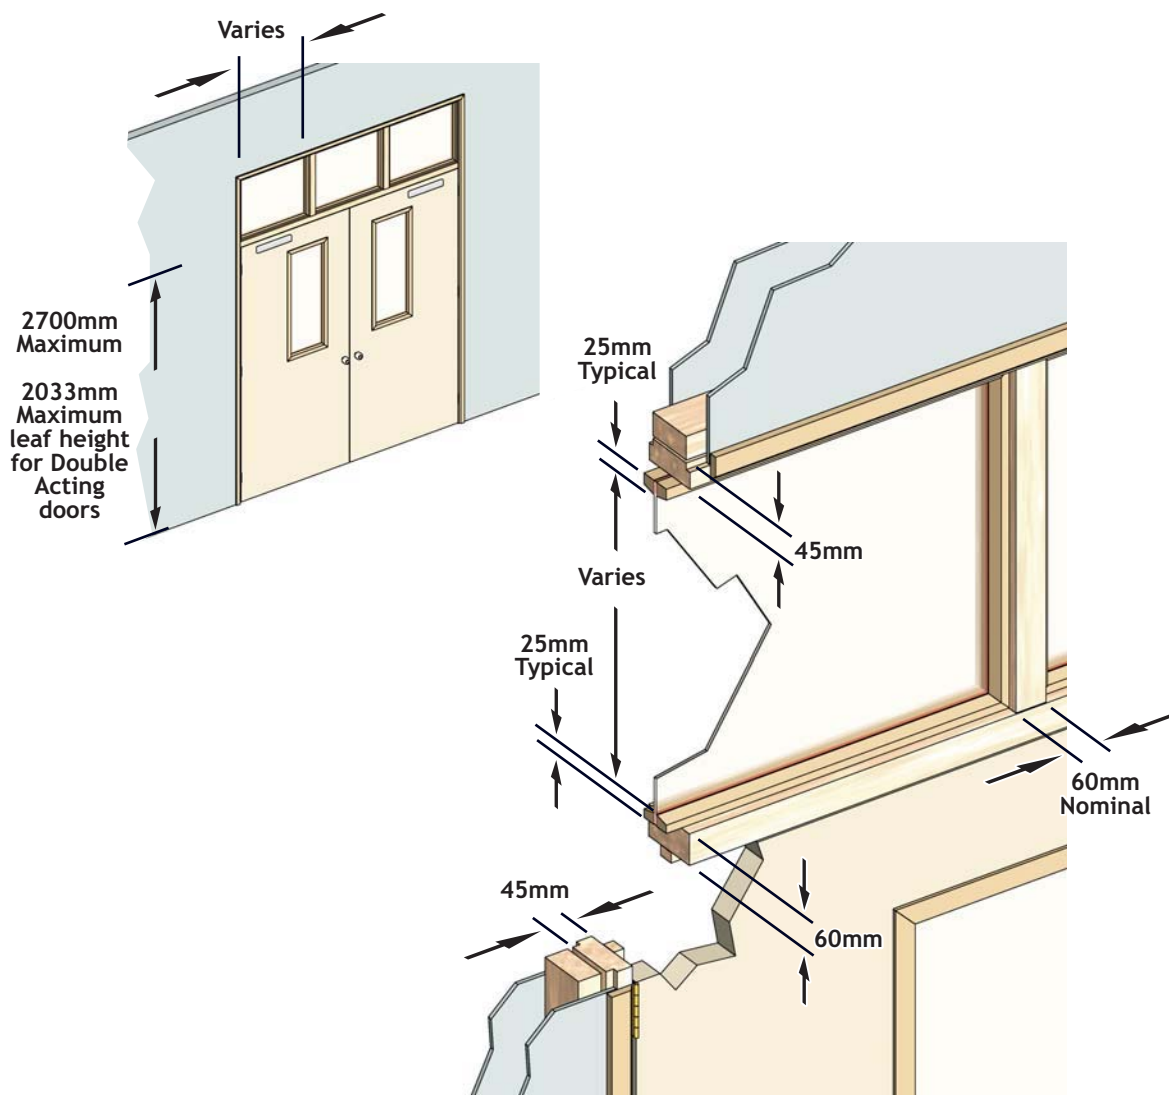

	Clear Opening Maximum Sizes	Safety Grade (NZS 4223)
6mm Georgian Wired Glass	840mm H or 750mm W Maximum 0.62m ²	B
6mm Firelite (Tinted)*	1950mm H x 700mm W	---
6mm Pyran (Clear)	1700mm H x 1300mm W	A
-/60/30 Insulated (Clear)	2300mm H x 1300mm W	A
-/60/60 Insulated (Clear)	2300mm H x 1200mm W	A